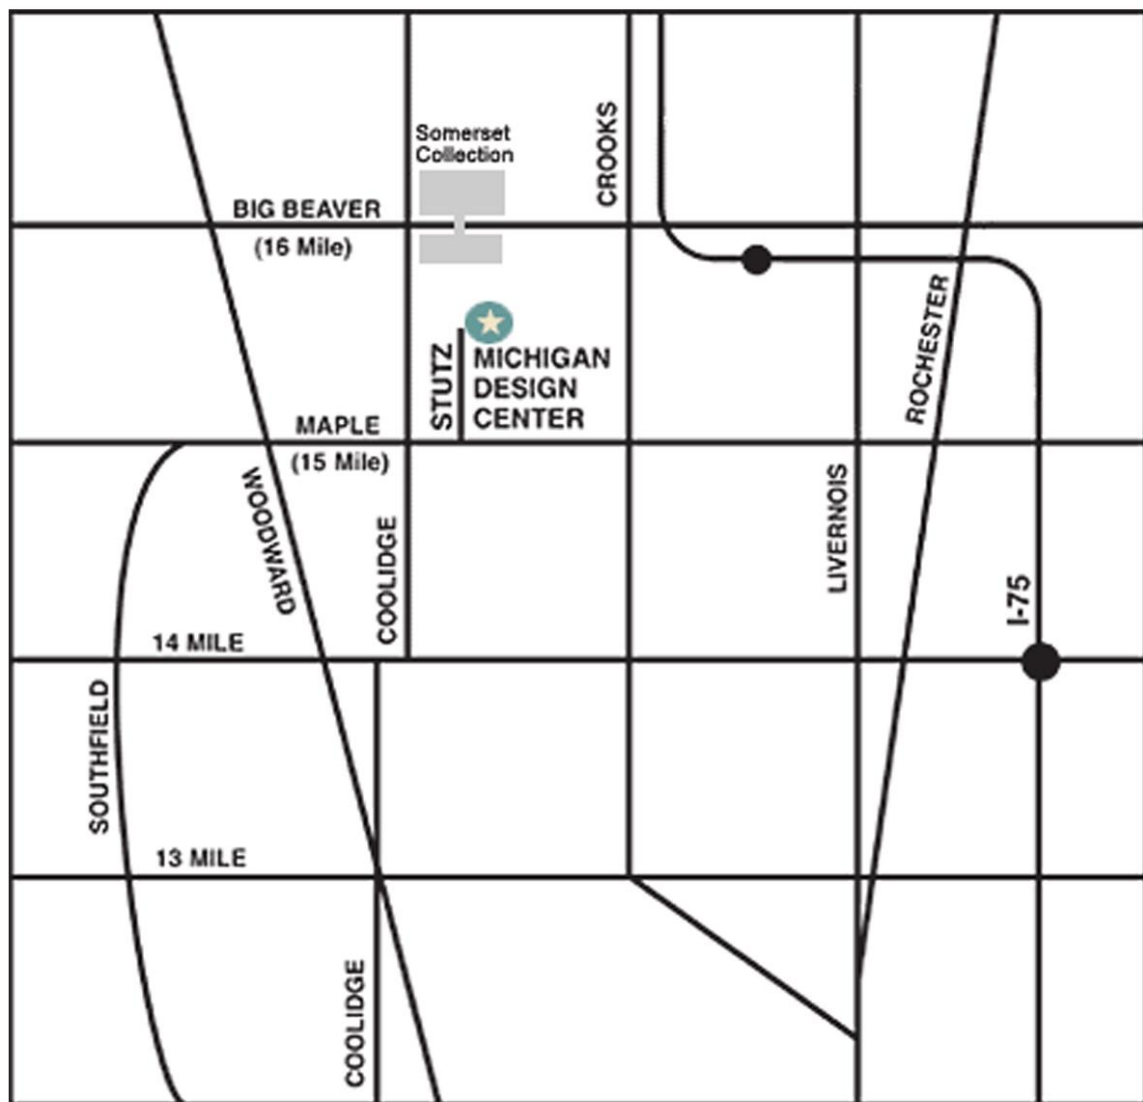

Meeting Location: Image & Arts Council of Troy

MARIE HOWARD SHOWROOM
at the Michigan Design Center

1700 Stutz Drive, Suite 119 | Troy, MI 48084
(enter from entrance "D")
phone 248-649-3222

www.MichiganDesign.com

Image & Arts Council of Troy www.TroyArts.org

MICHIGAN DESIGN CENTER BUILDING MAP

- 13 Robert Allen | Beacon Hill
- 15 TRA Art Group, LLC
- 20 The Ghiordes Knot
- 22/19 Roche-Bobois
- 25 Michigan Design Center/
Danto Investment Company
- 28 Brunschwig & Fils
- 29 Designer Office
- 34 The Designer Group
Collection
- 38 Duralee
- 39 Decoroom
- 60 Baker Knapp & Tubbs
- 60 Rozmallin
- 61 Tennant & Associates
- 69 Pindler & Pindler, Inc.
- 73 Flooring Design Distributors, Inc.
- 76 Lighting Concepts Studio
- 77 Grange Furniture, Inc.
- 82 RJ Thomas, Ltd.
- 84 Resource Center
- 86 Mid-America Room
- 90 de Grimme Gallery
- 91 **Ann Sacks**
- 93 Extraordinary Works
- 94 **Cercan Tile, Inc.**
- 96 Kaleidoscope Industries, Inc.
- 100 **Virginia Tile Company**
- 101 **Beaver Tile and Stone**
- 102 Designer Offices
- 102-E ASID, Michigan Chapter
- 104 Designer Offices
- 105 Kravet/Lee Jofa
- 110 F. Schumacher & Co.
- 119 Marie-Howard Showroom
- 122 Henredon Interior Design Showroom

**Tile showrooms are in bold.*