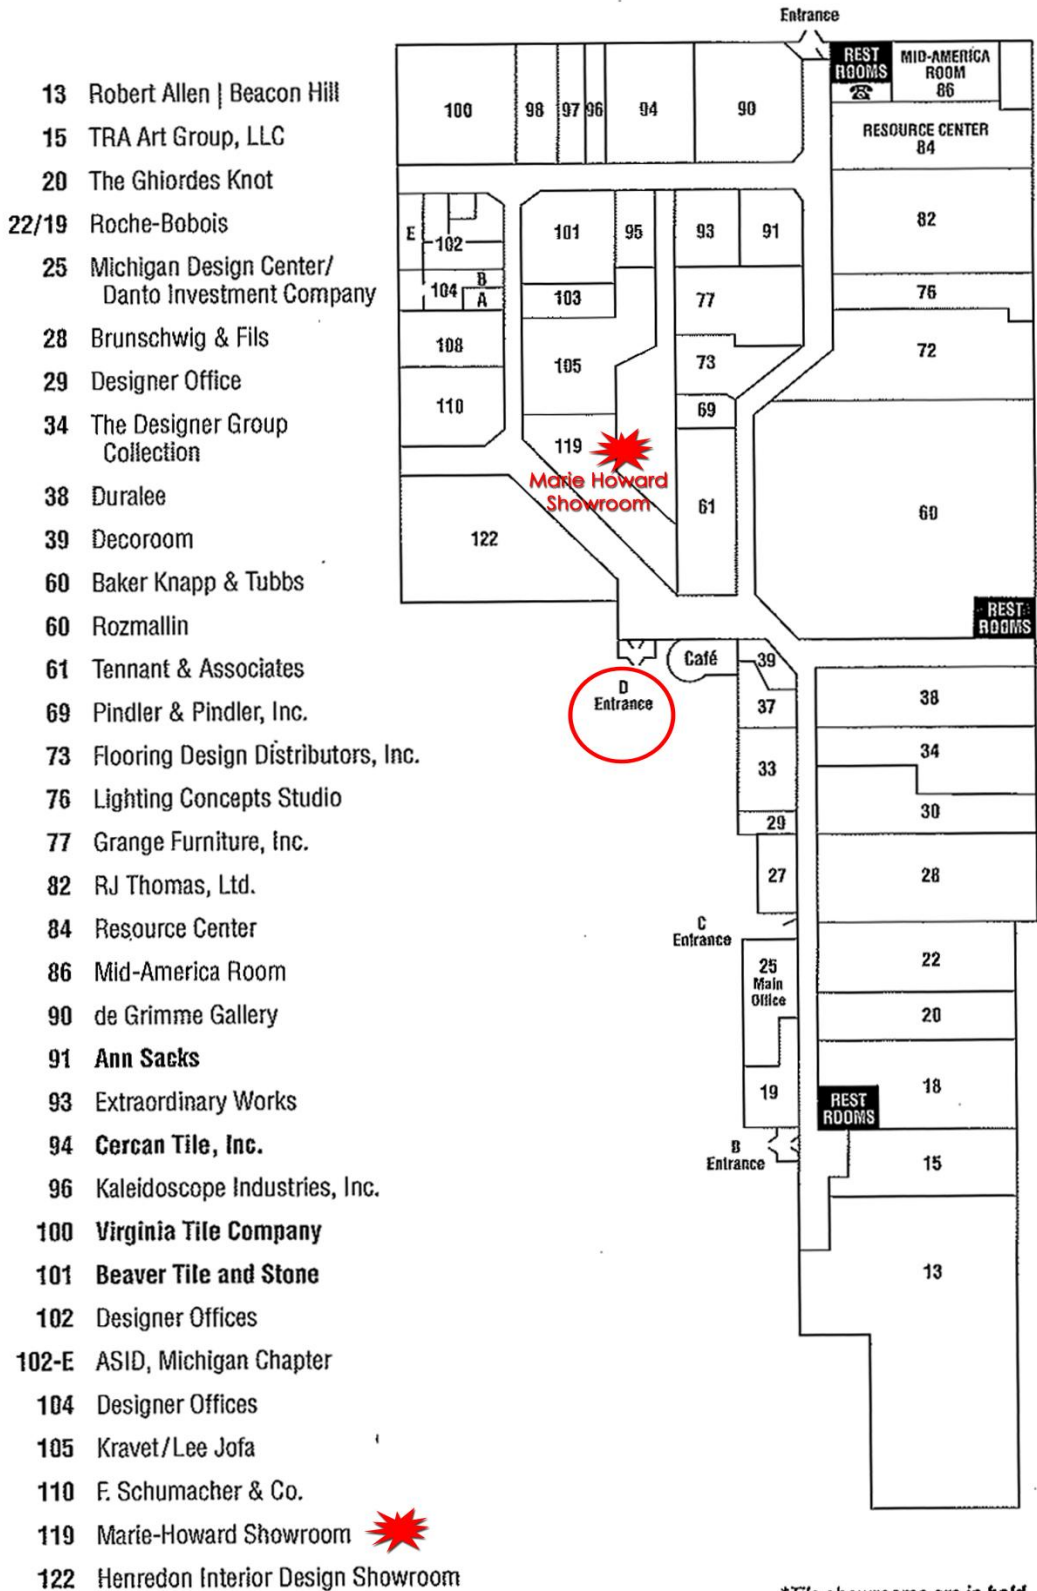

Meeting Location: Image & Arts Council of Troy

MARIE HOWARD SHOWROOM
at the Michigan Design Center

1700 Stutz Drive, Suite 119 | Troy, MI 48084
(enter from entrance "D")
phone 248-649-3222

www.MichiganDesign.com

Image & Arts Council of Troy www.TroyArts.org

MICHIGAN DESIGN CENTER BUILDING MAP

- 13 Robert Allen | Beacon Hill
- 15 TRA Art Group, LLC
- 20 The Ghiordes Knot
- 22/19 Roche-Bobois
- 25 Michigan Design Center/
Danto Investment Company
- 28 Brunschwig & Fils
- 29 Designer Office
- 34 The Designer Group
Collection
- 38 Duralee
- 39 Decoroom
- 60 Baker Knapp & Tubbs
- 60 Rozmallin
- 61 Tennant & Associates
- 69 Pindler & Pindler, Inc.
- 73 Flooring Design Distributors, Inc.
- 76 Lighting Concepts Studio
- 77 Grange Furniture, Inc.
- 82 RJ Thomas, Ltd.
- 84 Resource Center
- 86 Mid-America Room
- 90 de Grimme Gallery
- 91 **Ann Sacks**
- 93 Extraordinary Works
- 94 **Cercan Tile, Inc.**
- 96 Kaleidoscope Industries, Inc.
- 100 **Virginia Tile Company**
- 101 **Beaver Tile and Stone**
- 102 Designer Offices
- 102-E ASID, Michigan Chapter
- 104 Designer Offices
- 105 Kravet/Lee Jofa
- 110 F. Schumacher & Co.
- 119 Marie-Howard Showroom
- 122 Henredon Interior Design Showroom

**Tile showrooms are in bold.*